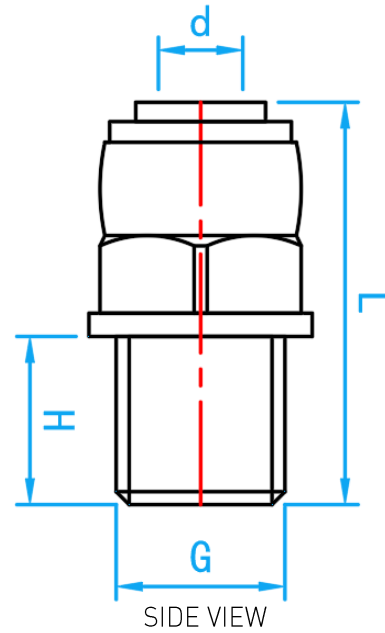

PE PIPES AND FITTINGS

PE PUSH-FIT MI ADAPTOR

DIMENSIONS

SKU	SIZE (inch)	d (mm)	G BSP (inch)	H (mm)	L (mm)	WEIGHT (kg)	PCS/CTN
PEMIS06	1/4"	6.5	1/4"	13	31.1	0.0054	-
PEMIS0615	1/4" × 1/2"	6.5	1/2"	16	34.5	0.0099	-
PEMIS10	3/8"	9.5	3/8"	13	36.8	0.0082	-
PEMIS1015	3/8" × 1/2"	9.5	1/2"	16	33.3	0.0110	-
PEMIS15	1/2"	13.0	1/2"	16	38.5	0.0118	-